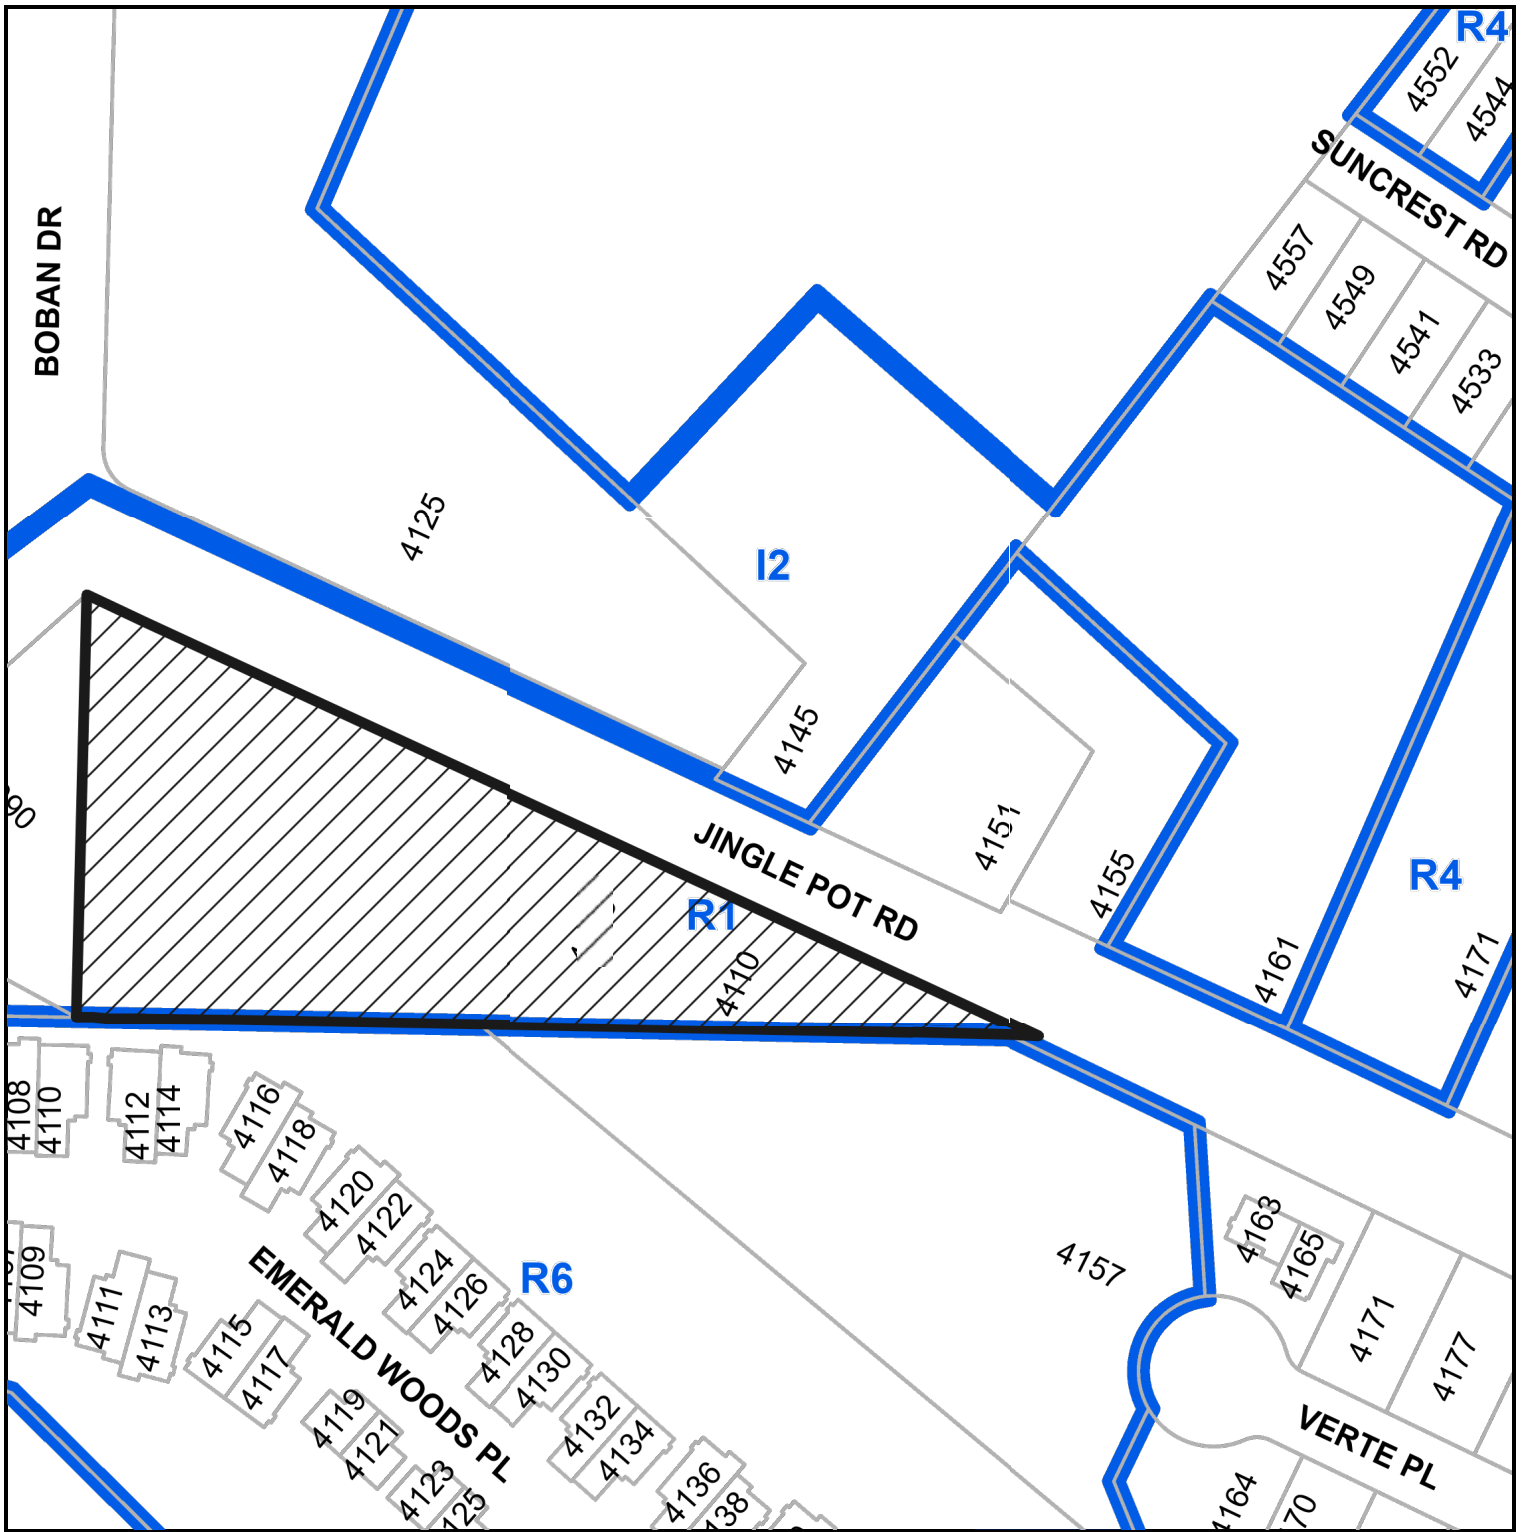

# SUBJECT PROPERTY MAP

 4110 Jingle Pot Road